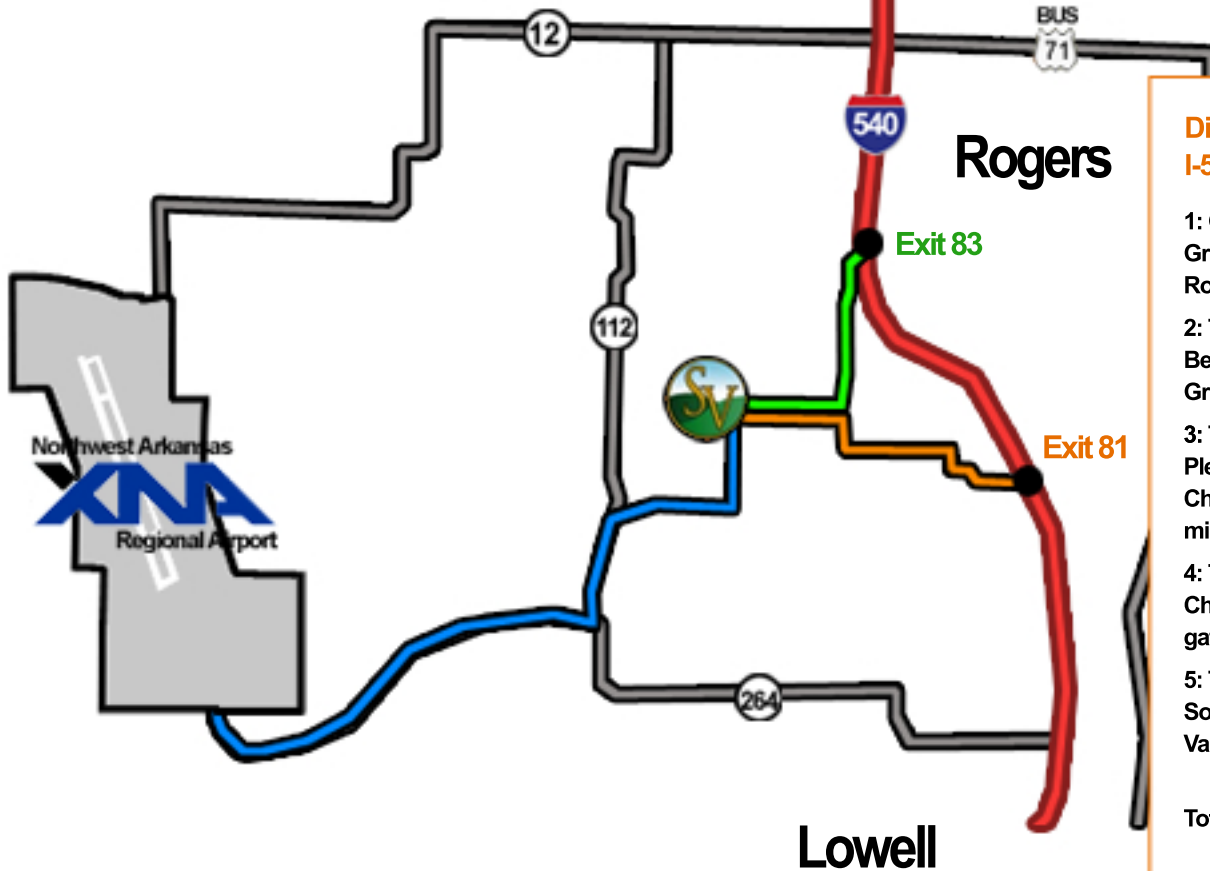

A MASTER PLANNED
COMMUNITY

An Extraordinary Lifestyle

LOCATION

Directions from NW Arkansas Regional Airport (XNA)

- 1: Go SOUTHEAST on AIRPORT BLVD (0.2 miles)
- 2: Take AIRPORT BLVD toward AIRPORT EXIT (1.0 miles)
- 3: Turn LEFT onto HEALING SPRINGS RD (3.8 miles)
- 4: Turn LEFT onto N MAIN ST (1.0 miles)
- 5: Turn RIGHT onto WALLIS RD (1.1 miles)
- 6: Turn LEFT onto S RAINBOW RD. Continue to follow COUNTY ROAD 51 (0.8 miles)
- 7: Turn LEFT onto SHADOW VALLEY PKWY (Gate access required) (0.1 miles)

Bentonville

Directions from I-540 Exit 83

- 1: Go South on Pinnacle Hills Parkway to Champions Drive (0.9 miles)
- 2: Keep Straight onto Champions Drive to Southgate Road (0.9 miles)
- 3: Turn RIGHT (West) onto Southgate Road to Shadow Valley Entrance (1.3 miles)

Total: 3.1 miles

Directions from I-540 Exit 81

- 1: Go West on Pleasant Grove Road to Bellview Road (0.9 miles)
- 2: Turn RIGHT (North) onto Bellview Road to Pleasant Grove Road (0.1 miles)
- 3: Turn LEFT (West) onto Pleasant Grove Road to Champions Drive (1.0 miles)
- 4: Turn RIGHT (North) onto Champions Drive to Southgate Road (0.3 miles)
- 5: Turn LEFT (West) onto Southgate Road to Shadow Valley Entrance (1.3 miles)

Total: 3.6 miles

Northwest Arkansas
Regional Airport

Rogers

Lowell